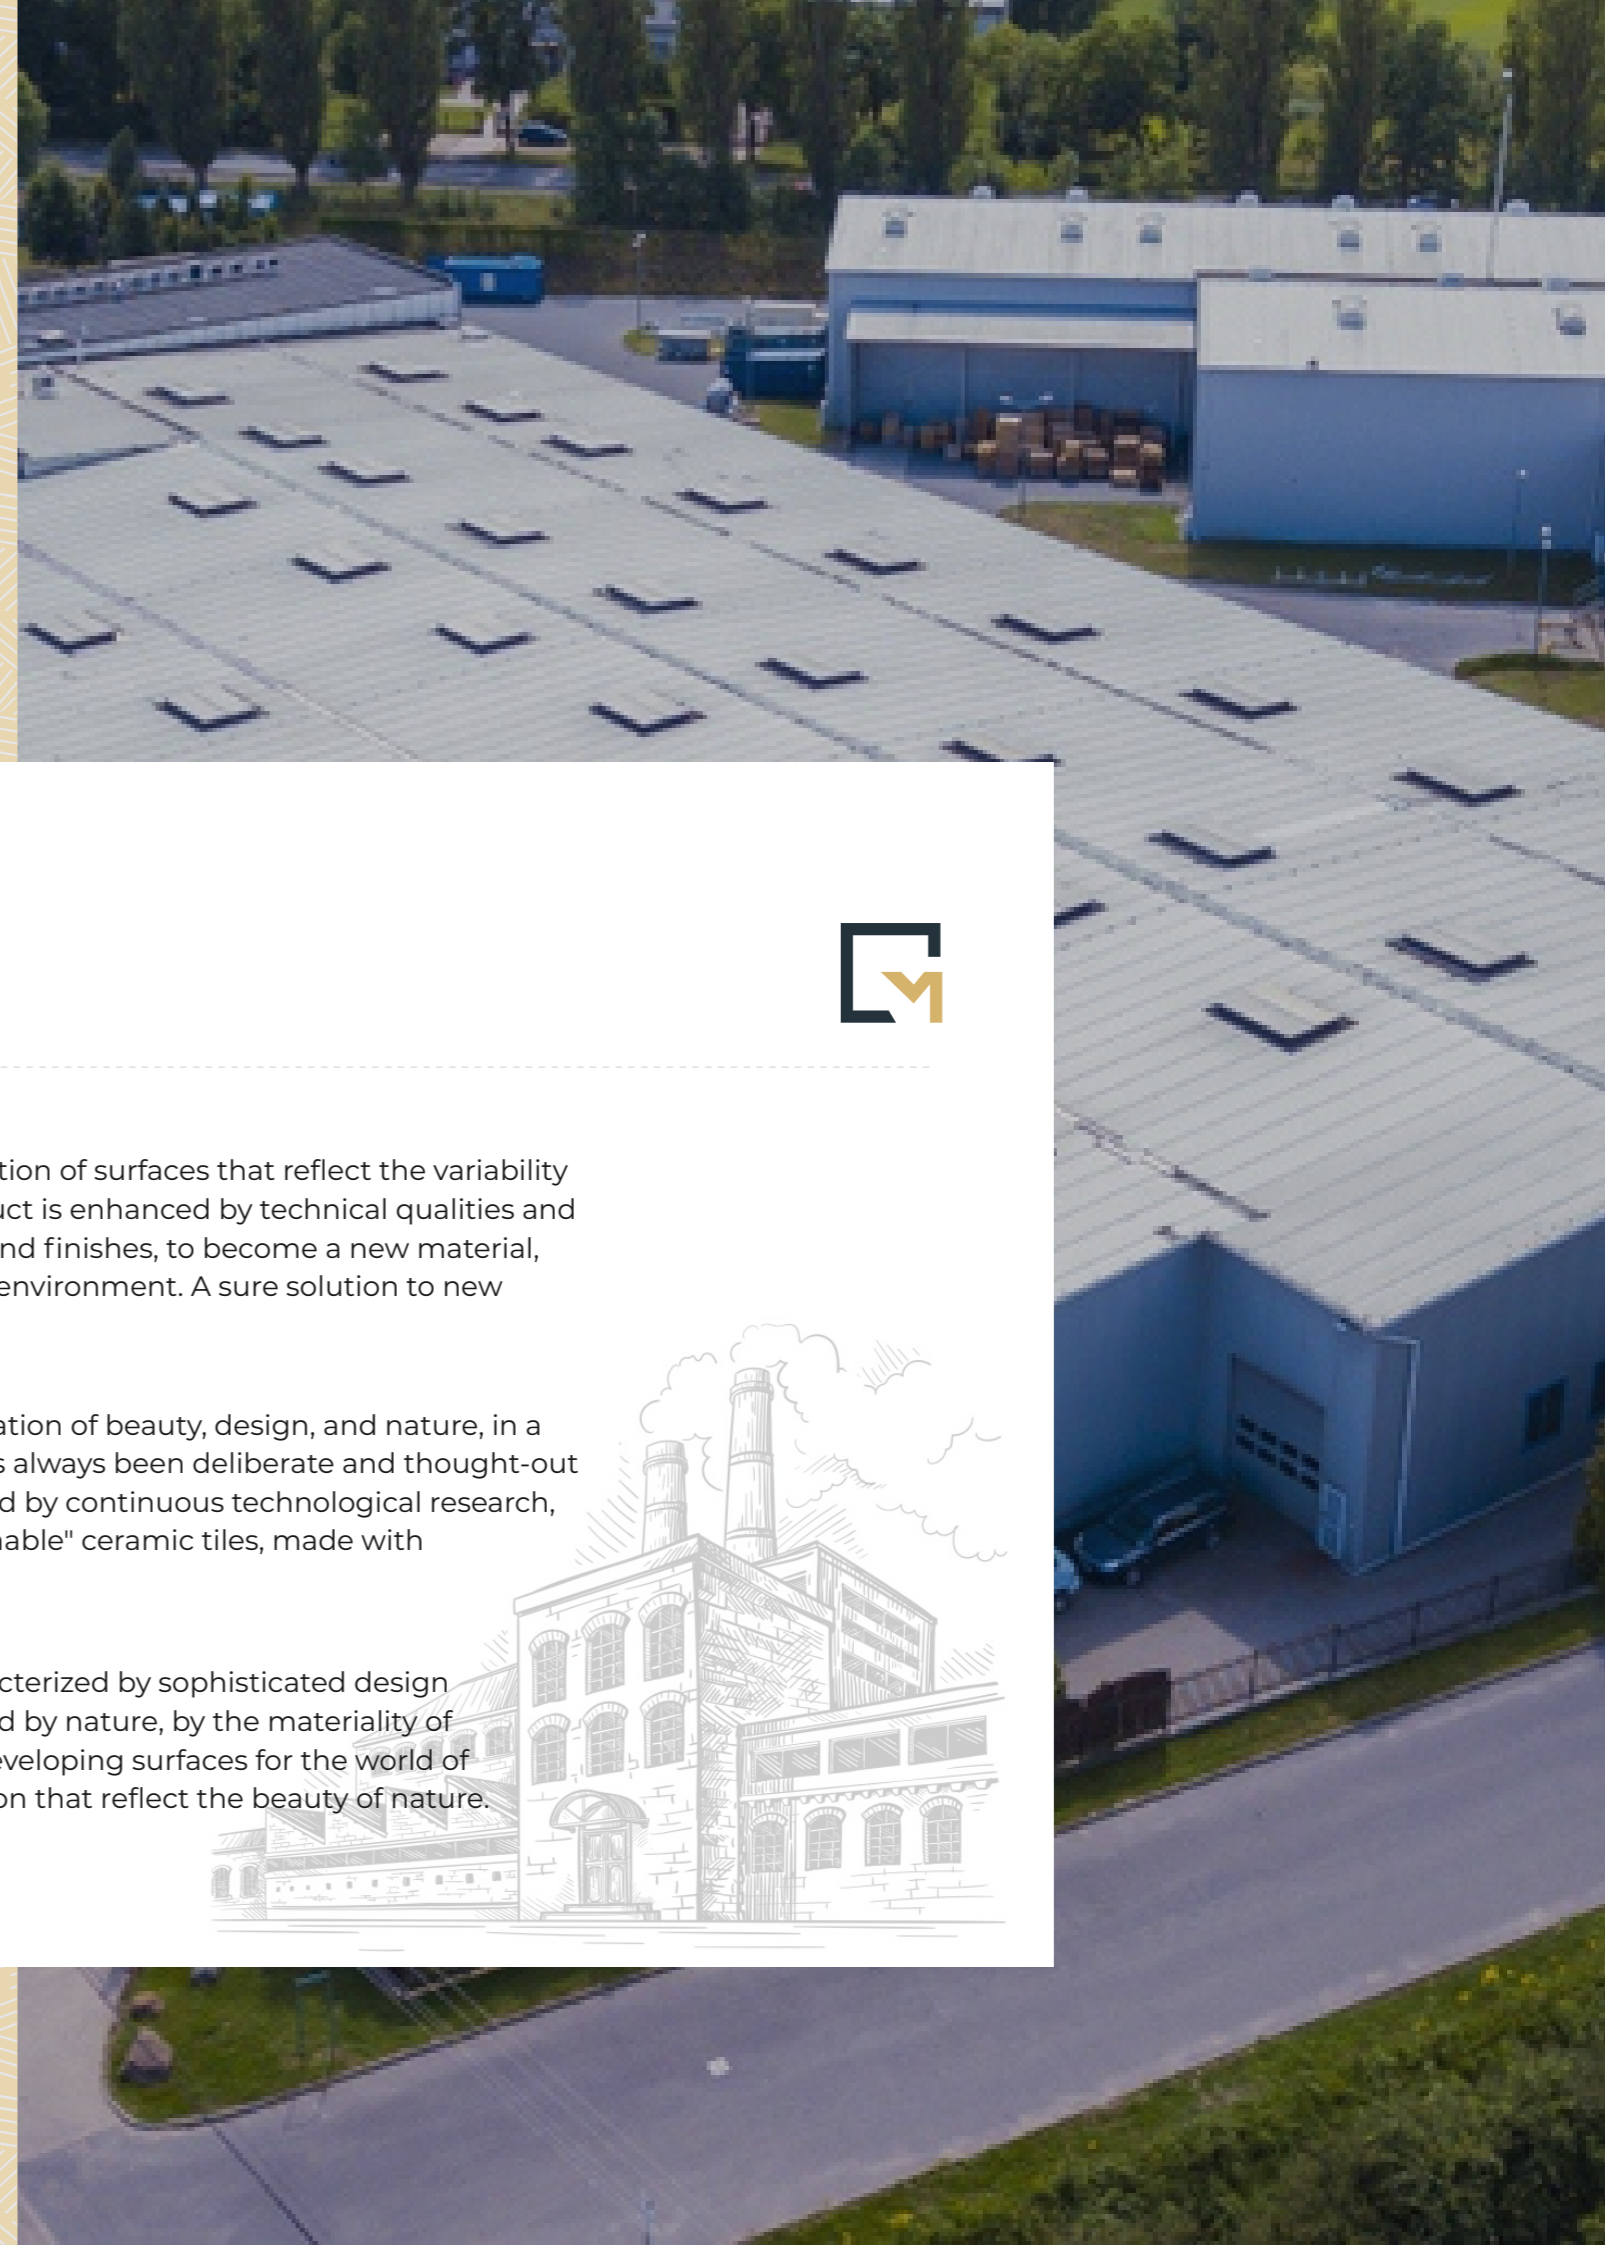

www.squaremetros.com

Company
Profile 

ENHANCEMENT

Square Metros is inspired by nature for the creation of surfaces that reflect the variability and beauty of tile coverings. The ceramic product is enhanced by technical qualities and the flexibility of modular formats, thicknesses, and finishes, to become a new material, in harmony with people and their surrounding environment. A sure solution to new design needs for making a better future.

Square Metros collections embody the combination of beauty, design, and nature, in a perfect equilibrium achieved through what has always been deliberate and thought-out approach. our constant commitment, supported by continuous technological research, has enabled us to improve and develop "sustainable" ceramic tiles, made with natural materials.

Square Metros tiles is a unique in surface, characterized by sophisticated design and high technological content. We are inspired by nature, by the materiality of its textures, the endless variety of its colours, developing surfaces for the world of architecture, and public and private construction that reflect the beauty of nature.

MISSION

Central to the Square Metros identity is the full expression of the "Made in India" concept, which today permanently melds tradition and innovation: the skills of talented artisan are employed to finish a product created by modern technologies, while the intelligence of the hands balances industrial precision with sensitivity and emotion.