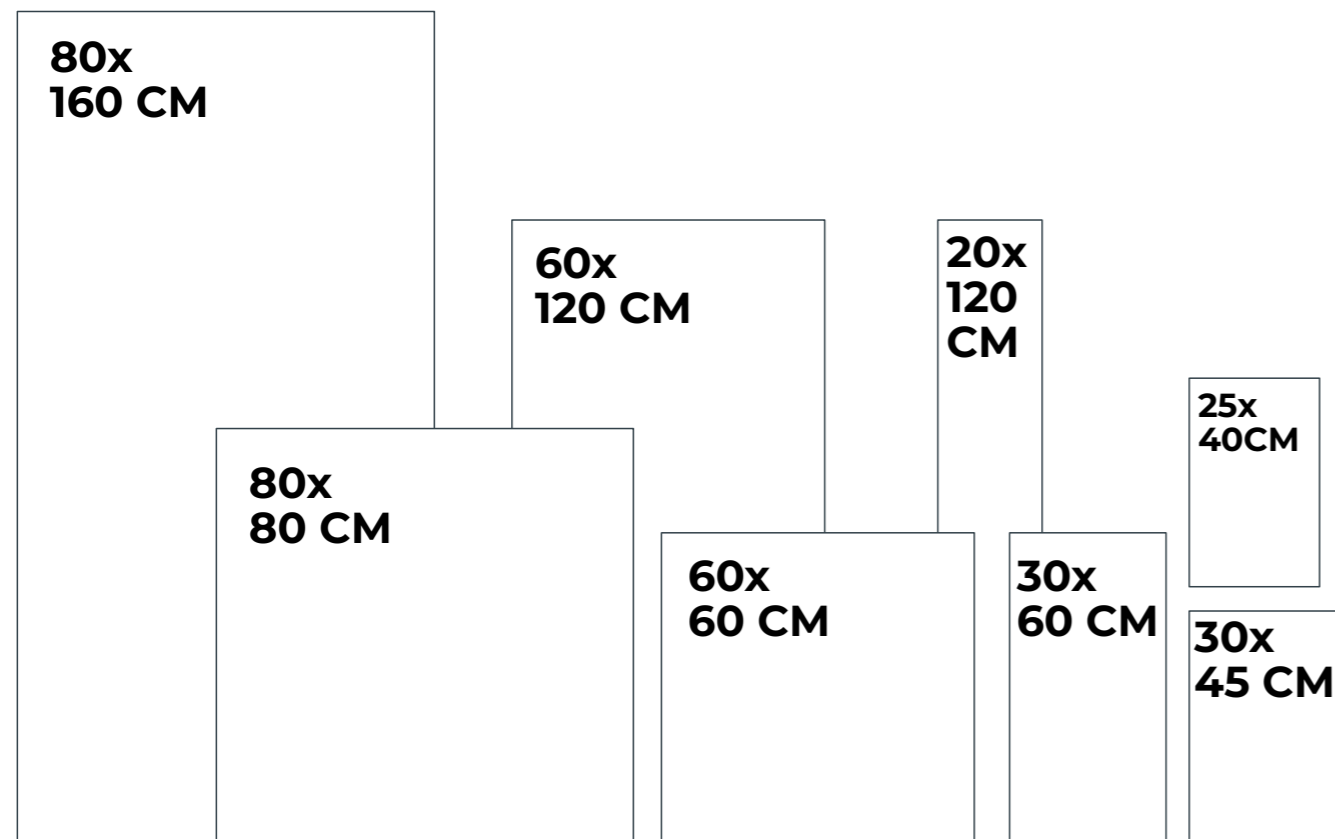

SIZE RANGE

Developed keeping in mind the rise in demand for better alternatives to natural stone, Marbellous Collection introduced larger size, improved thickness, and body homogeneity, which gives a stellar appearance to any space.

Glossy Collection	Matt Collection	Bookmark Collection	Endless Collection
Carving Collection	High Glossy Collection	Double charge Collection	Statuario Collection